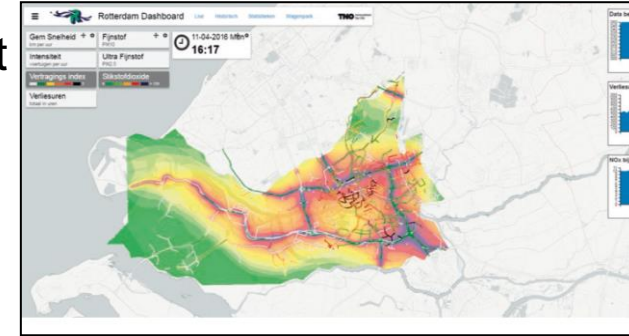

Meeting	FORMForum
Speaker	Martijn de Kievit
Date	19/10/2016

The meaning of transportation in an urban context

Urban context

- Challenges for mobility in an urban context
 - Traffic safety → why are humans still driving?
 - Traffic jams → who is on the road and why?
 - Environmental impacts → what impacts do emissions have on e.g. health?
- Innovative solutions necessary, including redesign and/or development of the existing transport system

Focus EARPA on implementation

- Understanding human behaviour
- Integrated urban planning solutions
- Clear impacts for policy making
- Develop innovative business models

Traffic Inducing Traffic

Frank and Ernest